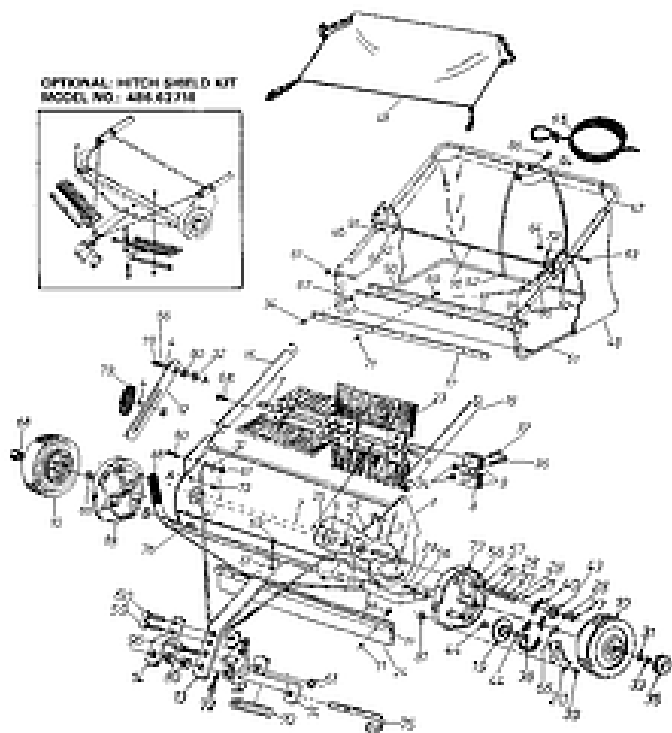

sears lawn sweeper manual

LAWNSWEEPER . to the lawn sweeper to help loosen and remove dead Most Sears stores can order repair parts for you when you provide the model.High Speed Sweeper owner's manual online. 42" HIGH PERFORMANCE LAWNSWEEPER. - 42 in. High Speed Sweeper Lawn Sweeper pdf manual.View and Download CRAFTSMAN owner's manual online. 42" HiGH SPEED. Lawn Sweeper pdf manual download.View and Download Craftsman owner's manual online. Lawn Sweeper pdf manual download. Also for: View and Download Craftsman LAWNSWEEPER owner's manual online. 42" Lawnsweeper. LAWNSWEEPER Lawn Sweeper pdf.CRAFTSMAN Lawn Sweeper Manual. CRAFTSMAN Lawn Sweeper Owner's Manual, CRAFTSMAN Lawn Sweeper installation guides. Download the manual .I think the same company drew the instructions. Put the plastic pins in last! Sweeper brush adjustment needs better instructions. Does well on grass and leaves.Items 1 - 44 of 44 Craftsman ESCR 42" ELECTRIC LAWN SWEEPER. \$\$ Agri- Fab Tow Behind Lawn Sweeper 25 cu. ft. \$\$Find great deals for Sears Craftsman Owners Manual 42" High Performance Lawn Sweeper Model Shop with confidence on eBay!.Search results for 'parts for lawn sweeper, wheels'. cc 22" Rear Wheel Drive 3-In-1 Lawn Mower With High Rear Wheels. 0. (0). cc 21".Craftsman Yard Vacuum Parts. Page A. Click to close. Click the . Right Lawn Sweeper Attachment Left Pinion Gear. \$ Part Number: The Craftsman 42 inch lawn sweeper has a user star rating of Where To Buy Other complaints center around poor assembly instructions.Push Lawn Sweeper from Sears Outlet. The Craftsman Push Lawn Sweeper cuts your lawn clean-up time in half Owner's Manual - English (Warranty).click to zoom. Craftsman Craftsman 52" Lawn Sweeper Attachment 1 click to zoom . Good manual. Probably the best sweeper.Craftsman 42" High Speed Lawnsweeper (MPN: ,) In this segment, you will see what parts are included in the box and any tools that.I needed to replace a wheel on my craftsman lawn sweeper and Sears wanted sweeper perfectly, was delivered expeditiously, and priced below Sears parts.Our lawn mower manual library might not be as old as Raiders of the Lost Ark, but it expands every day. So, there is a good chance that you will find what you're .Find a complete, downloadable listing of Agri-Fab product manuals and part lists. Agri-Fab, Lawn Care Made Easy! Sweepers.Stop, Leaf/lawn sweeper Read online or download PDF Craftsman User Manual.pull behind lawn sweeper hopper capacity yard sears 42 inch parts craftsman sweepers,who makes craftsman lawn sweepers sears sweeper manual mower.