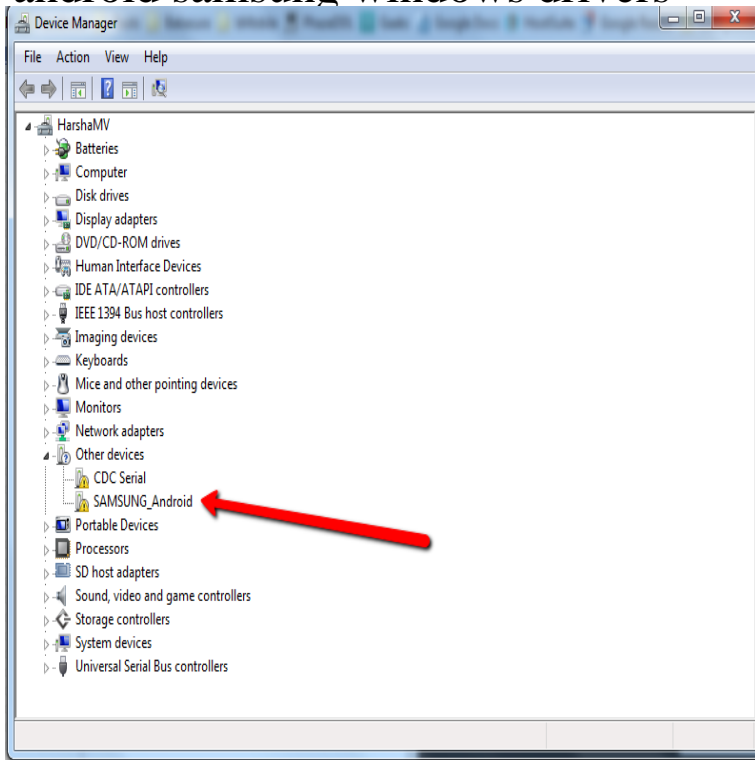

android samsung windows drivers

Android USB Driver for Windows SAMSUNG Developers. Samsung USB Driver for Mobile Phones is a driver for Android app developers using Windows. It allows you to connect Samsung devices to a Windows PC via. Download Samsung USB Driver for Mobile Phones for Windows now from Softonic: % safe and virus free. More than downloads this month. To install the Android USB driver on Windows 7 for the first time, do the following: Connect your Android device to your computer's USB port. Right-click on Computer from your desktop or Windows Explorer, and select Manage. Select Devices in the left pane. Locate and expand Other device in the right pane. Get the latest Samsung USB drivers for mobile devices and connect your Free Samsung Windows XP/Vista/7/8/10 Version Full Specs. Having an issue with your Samsung Android driver in your computer? Don't worry ! You can fix the Samsung Android driver issue easily and. 14 Nov - 3 min - Uploaded by SidhuDa Mobile Follow these steps - How to Install Samsung USB Driver on Windows 7 / 8 / / 10 PC, if. Samsung has released a universal usb driver software on Windows for all Samsung devices including Galaxy S series (S7, S7 Edge, S6) Note series, and . Samsung USB Driver for Mobile Phones is a freeware app filed under drivers and made available by Samsung for Windows. The review for. You can download the Android USB drivers for Windows and Mac (Android phones and tablets, ADB and Fastboot) mostly from the official websites of device . The link below will you take you to the latest Android USB drivers provided by Samsung for various Operating Systems Windows, Mac and. See the instructions for this driver for the Samsung mobile phone listed below with the file. Note that this file is for a Windows operating system. Trouble connecting your Samsung Galaxy S7 with Windows 10? Fret not we have listed some of the best ways to solve this problem. Download the latest Samsung USB Drivers to connect Samsung Smartphone and Tablets to the Windows Computer without installing. Learn how to download and install Android USB device driver for Windows 7/8/ 10 OEM USB driver according to your device manufacturer, such as Samsung, . My Windows 10 is not detecting my Galaxy S8+. I installed Android USB driver for Samsung and Samsung Smart Switch. Still, Windows can't. Samsung USB Driver for Mobile Phones is a driver for Android app developers using Windows. It allows you to connect Samsung devices to a Windows PC via. Samsung Xmmx Modem Interface Driver for Windows 10 Samsung PTP Component Device Driver for Windows