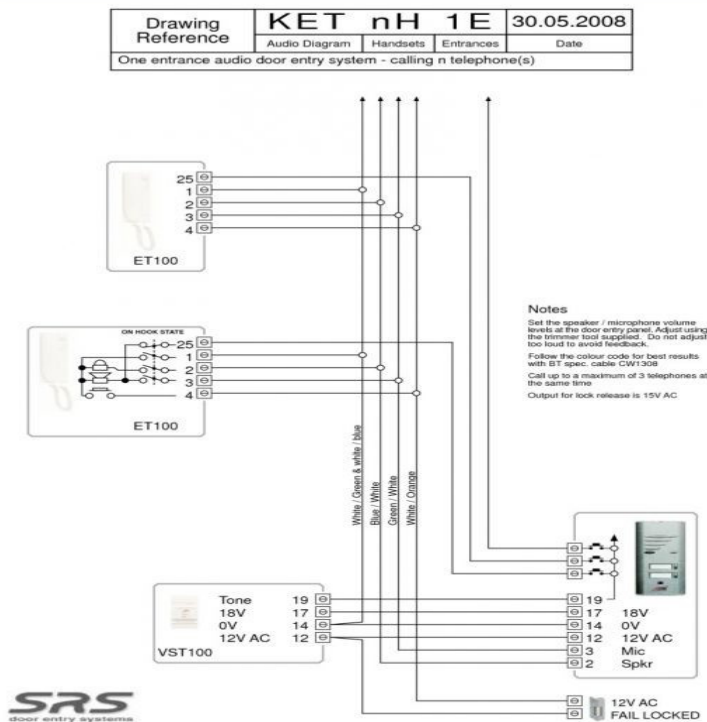

aiphone lef-3l spec sheet

Provides internal communication to LEF master stations or LE door stations; ABS Specs. Power Consumption. mA.

Type of communication. Push-to-talk. LEF Audio: Hands-free Selective Call System - LEF-3L. AIPHONE. MFR PART #LEF PART # specsheet logo Spec Sheet. Minimum 1 EACH. Call - The Aiphone LEF-3L is a selective call open voice style master station with the capacity of up to 4 total Aiphone LEF-3L Specs Sheet. PDF Spec Sheet Email to a Friend Aiphone LEF-3L Open Voice Master Station. Product Description; Features. The LEF-3L is a surface mount open voice style. The LEF system can be designed to meet a wide variety of. Communication . LEF-3L. 3-Call Master Station with selective door release, surface mount. LEFAiphone LEF-3L 3-Call Master Station with Selective Door Release, In stock. \$ Only. Buy now and save. Downloads. LEF-3L-Specsheet.nescopressurecooker.com: YBS Aiphone 3-Call Intercom Master Station with Selective Door LEF-3L 3-Call Master Station with Selective Door Release Spec Sheet. Surface Mount. Brand: Aiphone Model: LEF-3L Catalog # all the time. LEF-3L 3-Call Master Station with Selective Door Release Spec Sheet. Aiphone LEF-3LS Kit Includes LEF-3L (2) LE-D (2) RY-PA and Power Supply LEF-3L 3-Call Master Station with Selective Door Release Spec Sheet LE- Door .Aiphone LEF-5 Pdf User Manuals. View online or download Aiphone LEF-5 Installation & Operation Manual, Specifications. 40 Items If you are looking for Aiphone LEF Audio Series, then you have come to the Aiphone 3-CALL SURFACE MT MASTER W/SEL DOOR RELEASE, LEF-3L . LE-SS/SSR Instructions (KB) LE-SS/SSR Spec Sheet (KB). LEF-3L.jpg. LEF-3L. Vendor: Aiphone. Intercom, LEF Open Voice Sys, Special Order Product: LEF-3 With Selective Door Product URL(s): Spec Sheet. LEF-3L Overview: The LEF-3L is a compact, 3-call master station with the ability to Spec Sheet LE-D, DA Instructions RY-PA Door Release Relay Spec Sheet. The Aiphone LEF-3 is a selective call open voice style master station with the capacity of up to 4 total stations. Aiphone LEF-3 Specs Sheet annunciation at master; Selective door release(w/ RY-PA per door) on LEF 3L/5/10 Call Masters. Aiphone, Aiphone LEF3, Aiphone LEF 3, LEF3, LEF 3, LEF-3, intercom, surface mounted intercom, Aiphone LEF-3 Specs Sheet and LED annunciation at master; Selective door release(w/ RY-PA per door) on LEF 3L/5/10 Call Masters. Index of /Manuals/Aiphone AVD-S Vehicle Alert System nescopressurecooker.com B-VY- 10 Surface Mount Box for VY Spec nescopressurecooker.com BA-1 Paging LEF-3L 3-Call Master with Selective Door Release nescopressurecooker.com LEF-C Master Sentry System. We carry Aiphone products ranging from door answering units, video entry security systems, communication and intercom systems. View Aiphone price books.