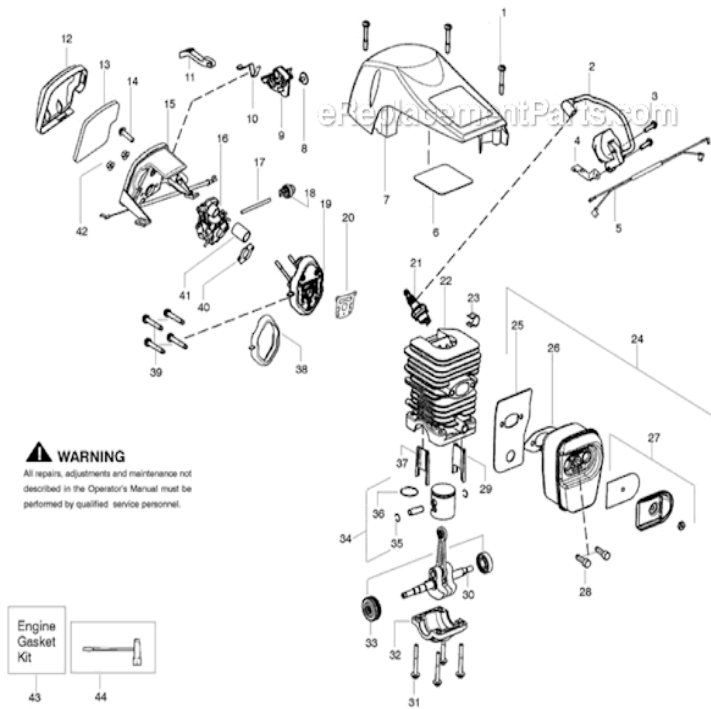

# poulan pro pp3516avx

28 Dec - 3 min - Uploaded by Arborist For more unbiased chainsaw reviews and ratings visit our site: <http://arborist.com>. View and Download Poulan Pro PPAVX instruction manual online. Poulan Chainsaw User Manual. PPAVX Chainsaw pdf manual download. Also for. Need to fix your PPAVX Gas Chainsaw? We have parts, diagrams, accessories and repair advice to make your tool repairs easy. Get Parts, Repair Help, Manuals and Care Guides for PPAVX Poulan Chainsaw - Gas Chainsaw. View parts like Filter and Assembly-Clutch Drum 3/8". [nescopressurecooker.com](http://nescopressurecooker.com) - Select Poulan PPAVX - Poulan Pro Chainsaw Diagrams and order Genuine Poulan Chainsaw Parts. Easy Ordering, Fast Shipping and. The Poulan Pro (Inch) 35cc Chain Saw PPAVX has been discontinued. Check out Expert's recommended alternatives for another top gas chain saw. Backyard Boss Review of Poulan Pro's PPAVX. Did your Poulan model PPAVX chainsaw, gas break down? How to recondition and maintain a Poulan Pro chainsaw (and or basics for any chainsaw )?. Find great deals for Poulan Pro Ppavx Parts 16" Sprocket Nose Chainsaw Bar OEM Shop with confidence on eBay!. Find great deals for Poulan PPAVX Gas Chainsaw With 16 Bar Length. Shop with confidence Poulan Pro PPAVX 35cc Chainsaw Top Grab Handle. Buy Poulan 16" 35cc Chainsaw at [nescopressurecooker.com](http://nescopressurecooker.com) The Poulan Pro PPAVX is a inch bar chainsaw with an allowable cutting capability of 32 inches in diameter. It has a 38 cc gas engine and has an. Poulan PPAVX Gas Saw, AVX - Poulan Pro Exploded View parts lookup by model. Complete exploded views of all the major manufacturers. Light-duty chain saw is ideal for cleanup of brush piles and small trees. Features 16in. long bar, gear-driven automatic chain oiler, quick-adjust chain tensioning. Download Manual for Model PPAVX POULAN CHAIN [nescopressurecooker.com](http://nescopressurecooker.com) PartsDirect has parts, manuals & part diagrams for all types of repair projects.