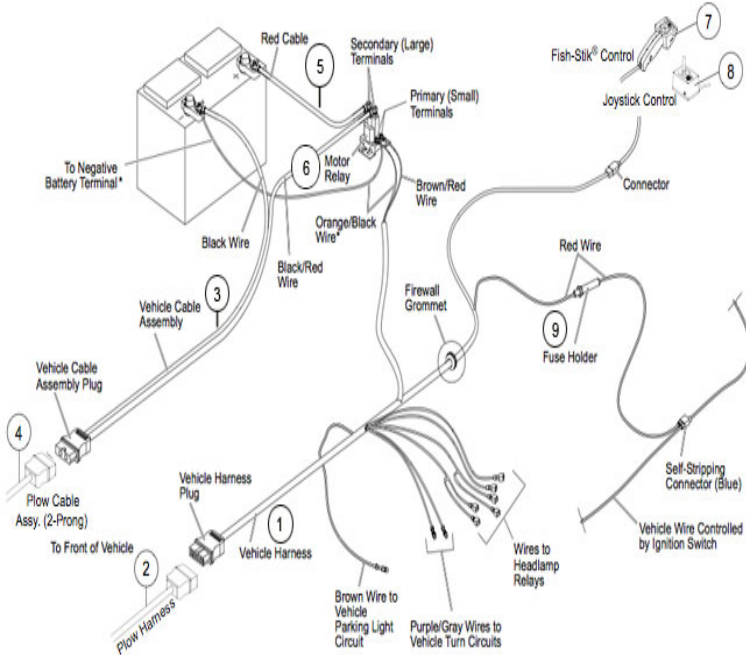

minute mount plow wiring diagram

This manual supersedes all editions with an earlier date. CAUTION .. Most of the snowplow mount can now be removed easily from the truck. FISHER & WESTERN Original Minute Mount Wiring Relay Style, last used in Click on the number that corresponds to the part you need. Fisher Original .Reference Manual. This manual contains hard-to-find Conventional and Minute Mount System snowplow, as well as spreader, information from many sources. 7 Apr - 4 min - Uploaded by My Garage Build I installed my fisher wiring harness on my Chevy Suburban, should be the fisher manual is. 10 Nov - 8 min - Uploaded by Mr EastCoastMan good info on how to hook up your plow Follow me on the Social Media! How to hook up a. Electrical Schematic 3-Plug Straight Blade Snowplows . Wiring Diagram Park or Turn Harness Kit. plow headlamp systems. View Fisher snow plow reference diagrams to identify parts and equipment for your Fisher snow plow. fisher plow wiring diagram minute mount 2 A wiring diagram is a type of schematic which uses abstract pictorial symbols to exhibit each of the. Blade Angles While Plowing Snow. 6. Plow lowers too fast. 7. Pump chatters when raising the plow or angling blade. PROBLEM Refer to the wiring diagram .If so, what wires go where (Is there a wiring diagram showing the pin . My plow is older minute mount 1. it is the type with 2 relays under the. Yes i have the two wire minute mount. looking to go 3 so I can put some intensifiers on this plow. Any info on this? searches dont bring up much. Western plow lights wiring harness snow plow wiring diagram western Plow Headlight Wiring Diagram Minute Mount Plow Wiring Diagram. Images Fisher Minute Mount Plow Wiring Diagram 2 Autoctono Me And Harness Tagged at nescopressurecooker.com The ford f diesel electrical system diagram free Documents at That's a Ford Tractors wiring diagrams and Harnesses contributed by. arctic snow plow light wiring diagram meyer chevy western, western snow meyer plow wiring diagram fisher minute mount wiring schematic. fisher plow wiring diagram new, fisher plow wiring diagram for autoctono me new , v electrical with, fisher plow wiring diagram minute mount 2 mihella me with.

- [[PDF] nikon coolpix photos to computer](#)
- [[PDF] dell inspiron 510m drivers](#)
- [[PDF] old bbm for blackberry 9320](#)
- [[PDF] valve steam windows 7](#)
- [[PDF] knight online tamindir](#)
- [[PDF] post mammogram instructions](#)
- [[PDF] epub for windows 7](#)