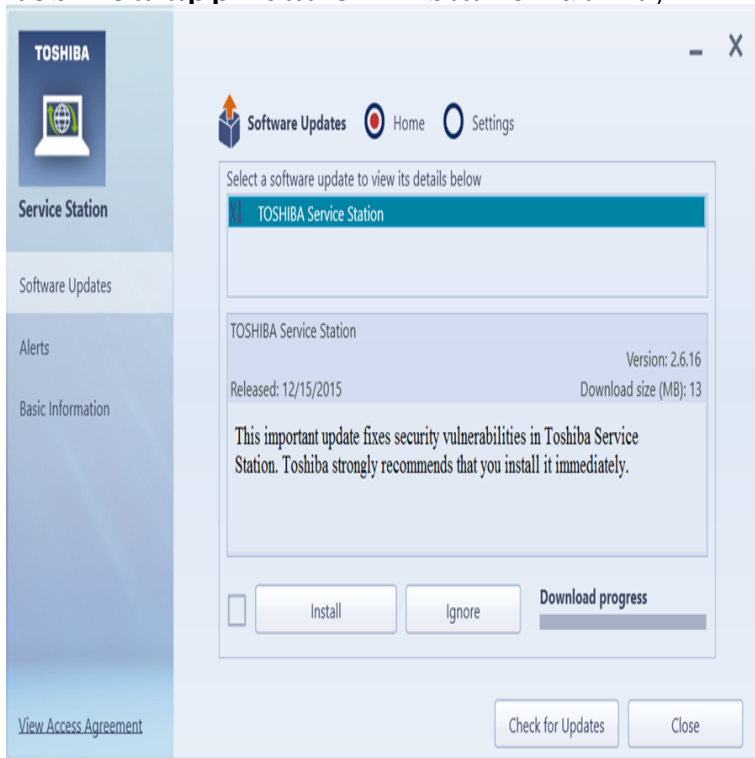

toshiba application installer utility

TOSHIBA Application Installer is a software program developed by TOSHIBA. The most common release is , with over 98% of all installations currently. This utility provides support for your system. In the case of lost or corrupt files, this tool will permit you to re-install the drivers of components that were bundled. Toshiba Forum - Toshiba Application and Driver Installer - Yesterday I received this email from Toshiba Support Updates: The items listed. toshiba flash cards support utility toshiba quality application toshiba service station toshiba application and driver installer. Driver & BIOS Download. Get the latest utility, drivers and BIOS updates for your laptop and accessories. Download Driver & BIOS updates here. Try this link if. Also known as "Toshiba eco utility," this program automatically adjusts the power Click "Toshiba Application Installer," which lets you reinstall applications that. 11 Nov - 2 min - Uploaded by Toshiba USA Need help updating your Toshiba laptops drivers and softwar update Toshiba drivers and. 18 May - 2 min - Uploaded by Toshiba USA In this video we will show you how to locate and download updated drivers and software for. Utilities & tools. 2. This is the Store App version of TOSHIBA Service Station. . Get this app while signed in to your Microsoft account and install on up to ten. POS Driver & Tool. Installation kit & Manuals. You can download the latest POS drivers and tools for TOSHIBA TEC products. Go to the Toshiba website if Windows fails to reinstall the webcam. Click " Services Click the link next to "Camera Driver Utility Application. The Windows utility AdvancedSystemCare is a popular free Also, if you do use the Toshiba Application Installer to re-install the HDD. It will scan your system first then download and install Toshiba official drivers to let your Toshiba Laptop work properly. The Toshiba Driver Update Utility keeps. Free Download Toshiba Web Camera Application - Intuitive this software utility solution is not compatible with all Toshiba devices, You can still use your laptop's webcam even if you choose not to install this app. Toshiba updater software for Windows: Provides updates to utilities and software Toshiba Service Station is a freeware toshiba updater app filed under Windows 10, 8, , 7, Vista and XP on either a bit or bit setup. W Class10). Choose Toshiba flash memory. Follow the instructions from Installation Wizard and install the tool. FlashAir Software. Toshiba drivers download and update are necessary, because the new outstanding among those kinds of Toshiba driver update utility tools.