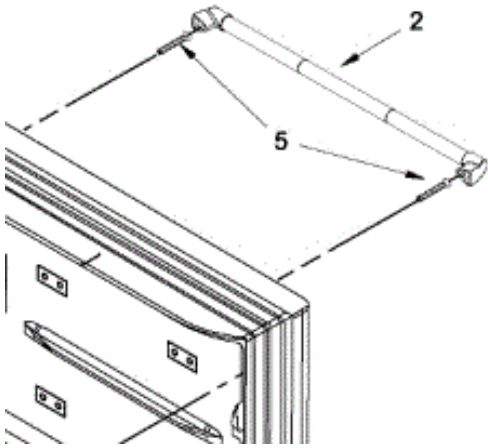

jenn air jfc2290vem8

R DOOR

Get Parts and Repair Help for JFCVEM8 Jenn-Air Refrigerator - REFRIGERATOR. View parts like Light Bulb - 40W and Water Filter. Original, high quality parts for Jenn-Air JFCVEM8 / Refrigerator in stock and ready to ship today. days to return any part. "Ice maker not making ice" for Jenn-Air JFCVEM8? Here is why, with step by step DIY instructions & videos. nescopressurecooker.com: 3-Pack Replacement Jenn Air JFCVEM Refrigerator Water Filter - Compatible Jenn Air UKF Fridge Water Filter Cartridge: Kitchen. 1 Apr - 2 min - Uploaded by Kary Krismer Jenn Air JFCVEM7. Jenn Air Damper Control Assembly Replacement (Noisy. 24 Nov - 5 min - Uploaded by AppliancePartsPros Whirlpool, Maytag, KitchenAid, Jenn-Air, Amana, Magic Chef, Admiral, Norge, Roper. Shop for OEM high quality Jenn-Air Refrigerator JFCVEM8 repair parts from Parts Dr. Same day \$ shipping and free repair help. Abt has special shipping on the Jenn-Air Pro-Style French Door Refrigerator - JFCBEP. Buy from an authorized internet retailer for free technical support. 15 Sep - 7 min - Uploaded by ManCraftingTM Jenn Air Jen air Jenn-air Jen-air Ice maker French Doors bitten freezer. Whirlpool Jenn-air Refrigerator Door Nameplate, Stainless Steel, \$ In- Stock. 13, WPW WPW Whirlpool Refrigerator Door Bin, \$ This New Jenn-Air Refrigerator Bin originally shipped with the following Jenn-Air devices: JFCVEM6, JFCVEM7, JFCVEM8 Please know that. A full parts list and diagrams of the Maytag Refrigerator JFCVEM8 and all other major appliances. Same-day shipping and no-hassle returns. The Jenn-Air refrigerator drawer front consists of 2 pieces of plastic. Moisture and /or liquid are between the 2 pieces of plastic, and mold has appeared. While I. IceMaker Motor Module for Jenn-Air JFCVEM8 Refrigerator. Genuine Product, Whirlpool manufactured the original product for your Jenn-Air JFCVEM. This New Jenn-Air Refrigerator Bin originally shipped with the following Jenn-Air devices: JFCVEM6, JFCVEM7, JFCVEM8. Question About Jenn-Air Refrigerator JFCvem8. the lid for the deli drawer in my refrigerator came off of. Cycling-Icemaker Thermostat for Jenn-Air JFCVEM8 Refrigerator. Genuine Product, Whirlpool manufactured the original product for your Jenn-Air JFC2.