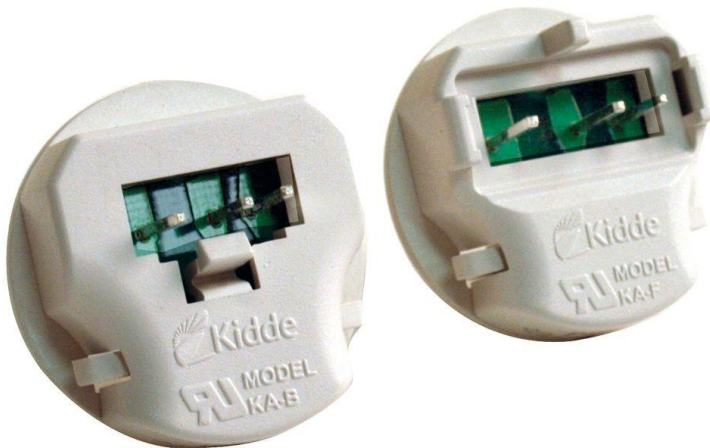

firex kidde adapter

Firex/Kidde i Hardwire Ionization Smoke Alarm with Battery Backup. +. Kidde KA-F Smoke Detector Quick Convert Adapter from Firex to Kidde (16 Jan - 2 min - Uploaded by banengo alpha Kidde Ka-f adapter. banengo alpha Replacing The FireX Smoke Detector With.Keep your household or office safe and secure from fire accidents by using this Smoke Alarm Adapters from Kidde. Ideal for interconnected hardwire alarms.Convenient adaptor plug saves time and installation costs when retrofitting existing homes or Available in ADK Kidde adaptor and ADF Firex adaptor.Convenient adaptor plug saves time and installation costs when retrofitting existing homes or Available in ADK - Kidde adaptor and ADF - Firex adaptor.This adapter can only be used when replacing Firex models; FADC, ADC, AND AD. Compatibility: Firex FADC, ADC & AD. The quick convert adapter allows the.Shop for Kidde KA-F firex wiring quick convert adapter. Great price and fast shipping on Kidde quick convert adapters at nescopressurecooker.com!.The Kidde KN KA-F quick convert adapter allows the installation of a new Kidde alarm to an existing competitive wiring harness.Brand new Kidde KA-F Smoke Alarm Accessories at Wholesale Prices & Free Shipping - Returning Customers get Extra 15% Off by using our Free VIP.Firex to Kidde Adapter allows the installation of a new Kidde alarm to an existing competitive wiring harness, which allows for easy installation.AC Plug In Adapter For retro fit from FireX to Kidde features: Allows for the installation of a new Kidde alarm to an existing competitive wiring harness Easy.Adapter makes installing a new Kidde alarm to a competitor's wiring harness easy. It also allows the specified approved brands and models to be interconnected.Adapter For Firex Wiring Harness To Work W/Kidde.Items 1 - 12 of 12 KIDDE KA-F - (2 Pack) Quick Convert Adapter for Use w/ Firex Wire in Smoke Alarms 0 Sold by ESL Supply KIDDE KA-F - Quick Convert.The "Quick Convert Adapter" did not fit my Kidde alarm despite the fact that it said : "Allows Installation of Kidde Alarm in Firex Wiring Harness". They should list.Free 2-day shipping on qualified orders over \$ Buy Kidde Universal Smoke Alarm Adapters 2 ct Pack at nescopressurecooker.comFree delivery and returns on all eligible orders. Shop Kidde KA-F - Quick Convert Adapter - Allows Installation of Kidde Alarm in Firex Wiring Harness (6 Pack).The smoke alarm adapter also allows the specified approved brands and models to be interconnected with other Kidde product. For use with Firex wire in smoke.