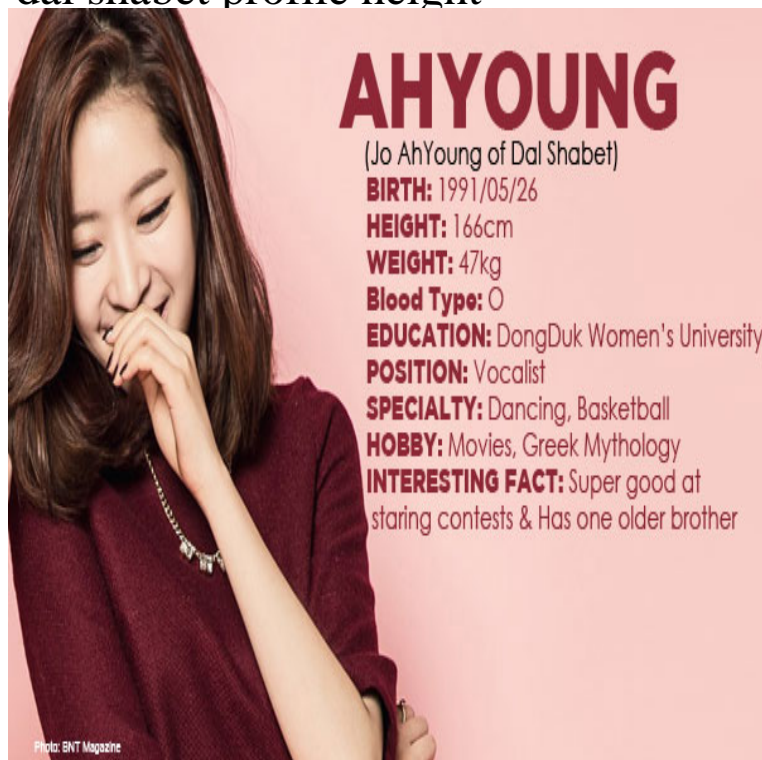

dal shabet profile height

From left to right; Subin, Serri, Woohee, A Young) Dal?Shabet (Korean: ???), is a South Korean girl Dal?Shabet Profile Height: cm.Member Profile ~ Birth Name: Park Mi Yeon Stage Name: Serri Birth Date: September 16, Height: cm Weight: 48 kg Blood Type: B.dal shabet, kpop, kpop idol, kpop dal shabet, dal shabet profile,. Happy Face Entertainment Height: cm. Weight: 48kg. Blood Type: B.Dal?Shabet (???) Debut (Y.M.D): Label: Happy Face Music Videos Height: cm (5ft 5in); Weight: 47kg (lbs); Blood Type: O; Sub-Unit: N/A.Dal Shabet (Hangul: ???, stylized as Dal?Shabet or Dalshabet) is a South Korean girl group named Dal Shabet. Profiles of the group members were revealed on December 29, , as well as their debut date: January 3, Read Dal Shabet from the story K-Idols Facts and Profiles by mingshinxi (Ming) with Dal Shabet (Hangul: ???, stylized as Dal?Sh Height: cm.Posts about Dal Shabet member profile written by Redeim. I really, really don't know what to say about Dal Shabet. Height: cm (5'4).Birth Name: Yang Jung Yoon Position: Vocalist, Lead Dancer, Face Of The Group D.O.B: 30 July Height: cm. Weight: 51 kg.Our Dal Shabet profile will provide you with all the information about one of the best Kpop girl groups. Get all the facts Her height s cm.G-Friend's Sowon - Nine Muses' SungA - Dal Shabet's Subin Which girl group members are the same height as you? Dal Shabet Subin.Name: Dal?Shabet (???) Debut Date: January 4, Members: Forum: Dal Shabet Love Daum Cafe: Dal Shabet Stage Name: Serri (??) Real Name: Park Mi Yeon (???) Position: Leader, Main Height: cm.what ever height is on their profile isn't their true height. Just expect Female wise the tallest I've heard about is Subin from Dal Shabet cm.Real Name: Park Miyeon (???) / Serri Birthday: 16 September Position: Main Vocalist, Lead Dancer, Leader Height: cm Weight.After you join this Amino, you can pin Wiki entries to your profile and even make your own. It's pretty fun. None. DAL SHABET Height: cm (5ft 5in).Profiles. Current Members: *SERRI*. Name: Park Mi Yeon. B-Day: September 16th, Height: 5"4. Weight: pds. Blood Type: B.