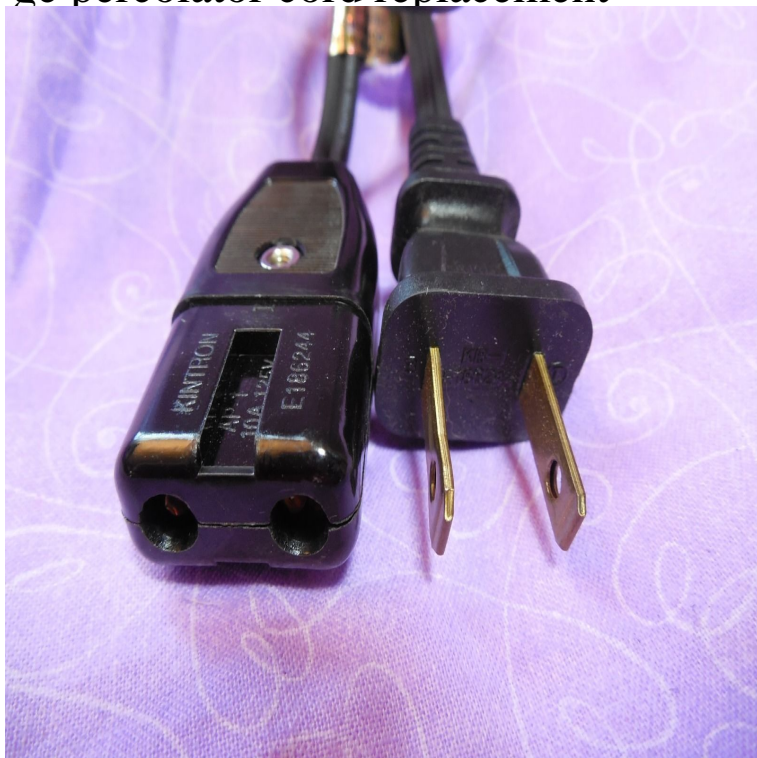

ge percolator cord replacement

Univen Electrical Cord 1/2" Terminal Spacing ' Long fits Percolators and . Hamilton Beach Percolator Power Cord NEW replacement coffee.Walmart GE Coffee Urn Model z Power Cord NEW replacement part 36 inch Walmart GE Type 17 Percolator z Power Cord NEW.nescopressurecooker.com: Walmart GE Type 17 Percolator z Power Cord NEW replacement part 36": Everything Else.Farberware FCP A B Percolator Power Cord 3 Pin 36" coffee replacement part Walmart GE Coffee Urn Model z Power Cord NEW replacement part.nescopressurecooker.com: GE 95P15 General Electric Percolator Power Cord 2 Pin 36" replacement part: Home Audio & Theater.Universal Replacement Coffee Percolator Power Cord CO-PC3- Cord Power Percolator Coffee Replacement 2 Pin Brand New - Unused Parts Fits Coffee.Hopefully this cord will last for many years. My previous Farber ware Percolater lasted about 25 years, and I had to replace the cord about five times. I have a.Buy Universal Replacement Coffee Percolator Power Cord CO-PC3 at Walmart. com.Items 1 - 47 of 47 Outtag UL Listed Outtag 12Ft 2 Prong AC POWER CORD 2-Slot Figure 8 Universal Replacement Wall Adapter Cable for Laptop Charger,Led.Replacement percolator cord fits most models of electric coffee percolators, including many models from Regal, Farberware, and West Bend.Vintage Small Appliance Cord 1/2" Spacing Electric Skillet Coffee Percolator Waffle West Bend Electric Skillet Replacement Cord, Griddle Cord, Free Shipping.Shop the best selection of GE coffee makers repair parts and accessories at Sears PartsDirect. Find replacement parts for any GE coffee makers repair project .And then replaced the counter a few days later, when the new cord caught fire Substitute 'Bialetti' for GE Percolator and I will believe we were.12 Sep - 8 sec Get from nescopressurecooker.com: nescopressurecooker.com?tag= foodandfitnes.Farberare electric percolator parts, electric percolator cord. Farberware percolator parts, percolator replacement parts. Need a hard to find part for your.This is a "New" Replacement Power Cord for the GE General Electric 12 Cup Coffee Percolator Model Replacement Power Cord (3 pin) 2ft.40 items Get your appliances in perfect working condition before the holidays arrive. Shop Ace to find replacement electrical cords to help you host with ease.