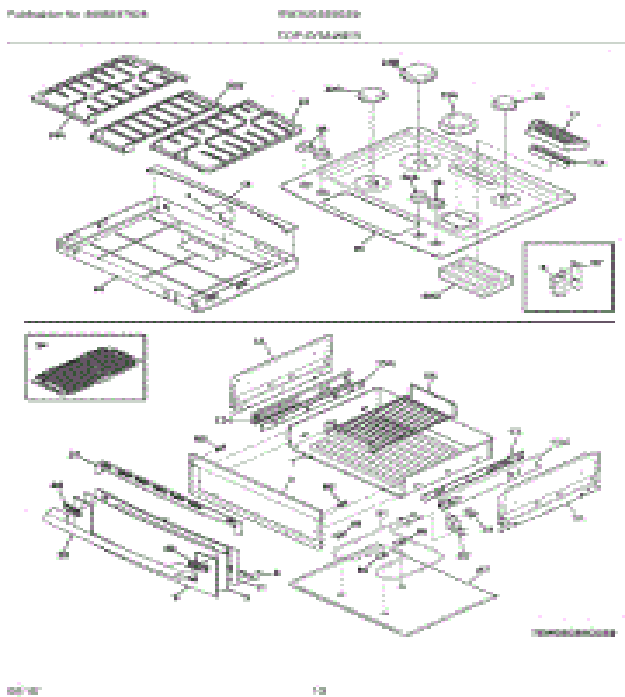

electrolux ew30gs65gs9

Download Manual for Model EW30GS65GS9 ELECTROLUX GAS nescopressurecooker.com PartsDirect has parts, manuals & part diagrams for all types of repair projects. Did your Electrolux model EW30GS65GS9 slide-in range, gas break down? SAVE money and repair it yourself! We are here to help - over genuine. Original, high quality parts for Electrolux EW30GS65GS9 Range in stock and ready to ship today. days to return any part. Parts for Electrolux EW30GS65GS9: Wiring Diagram Parts in stock and ready to ship today. days to return any part. Need to fix your EW30GS65GS9 Range (Gas)? We have parts, diagrams, accessories and repair advice to make your tool repairs easy. Electrolux EW30GS65GS9 Gas Range Parts and Accessories. Largest Selection, Best Prices, Free Shipping Available at nescopressurecooker.com EW30GS65GS9 Electrolux Encompass replacement parts & accessories. Shop for OEM high quality Electrolux Gas Range EW30GS65GS9 repair parts from Parts Dr. Same day \$ shipping and free repair help. Electrolux Range/Stove/Oven Model EW30GS65GS9 Parts - Shop online or call Fast shipping. Open 7 days a week. day return policy. Electrolux Range/Stove/Oven Model EW30GS65GS9 Gas Burner & Control Valve Surface Burner Cap - Shop online or call Fast shipping. Shop for Electrolux Range EW30GS65GS9 repair parts today! Find parts by name, location or by symptoms like gas igniter glows, but will not light & will not start. You can examine Electrolux EW30GS65GS9 Manuals and User Guides in PDF. View online or download 2 Manuals for Electrolux EW30GS65GS9. Besides, it's. Buy Electrolux Electrical Control for Range: Programmable Logic Circuits Works With Models: EW30GS65GB7, EW30GS65GS9, EW30GS65GW7. EW30GS65GS9. Publication No: # Functional Parts. 3. 06/ * Non-Illustrated Parts. BACKGUARD. POS. NO PART NO. Browse all built-in and freestanding oven ranges at Electrolux today. Find the induction, electric, gas or dual fuel range that's right for your kitchen. Electrolux EI30DS55JS1 GAS RANGE Electrolux EI30DS55JS2 GAS RANGE Electrolux EI30DS55JS3 GAS RANGE Electrolux EI30DS55JS4 RANGE.