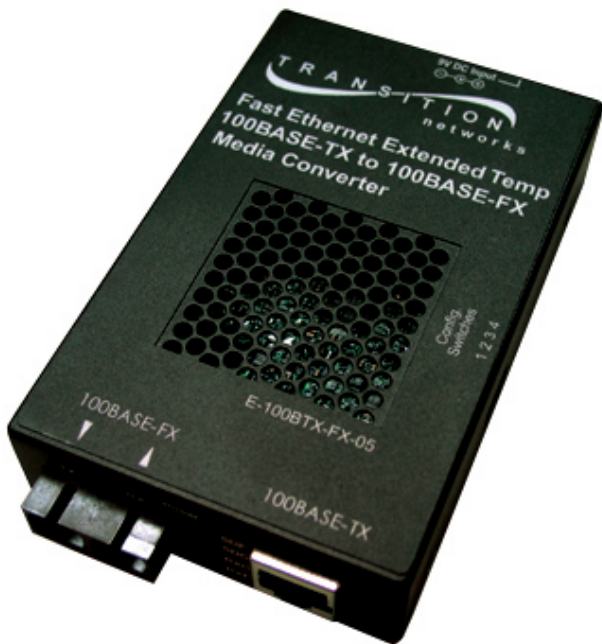

# e-100btx-fx-05 manual

cable to Base-FX fiber-optic cable. The E-. BTX-FX series media .. accordance with the instruction manual, may cause harmful interference to radio .The EBTX-FX is a stand-alone media converter that provides an interface between Base-TX ports and Base-FX ports, allowing users to integrate.View and Download Transition Networks EBTX-FX user manual online. E BTX-FX(10x) Series Stand-Alone Media Converter. EBTX-FXManuals and User Guides for Transition Networks EBTX-FX We have 3 Transition Networks EBTX-FX manuals available for free PDF download: .View and Download Transition Networks EBTX-FX user manual online. Stand-Alone. EBTX-FX Media Converter pdf manual download.View and Download Transition Networks EBTX-FX user manual online. Stand-Alone Media Converter. EBTX-FX Media Converter pdf manual.Notice: The information contained in this manual is subject to change. For the most up-to-date information on the EBTX-FX media converter, see the.User's guide Read online or download PDF Transition Networks EBTX-FX User Manual.If the Media Converter fails, isolate and correct the fault by determining the. answers to the following questions and then taking the indicated action: 1. Is the.Read online or download PDF Original mode Page 9 / 9 Transition Networks EBTX-FX User Manual Transition Networks Hardware.EBTX-FX (SMLC) Provides an RJ twisted pair BASE-TX .. not installed and used in accordance with the instruction manual, may cause harmful.Get Transition Networks EBTX-FX Cable Box User Manual. Get all Transition Networks manuals!.Fast Ethernet BASE-TX to BASE-FX Stand-Alone Media Converter, Port TRANSITION NETWORKS EBTX-FX()-SA USER MANUAL.EBTX-FX IN THE NETWORK Use the Media Converter (or two Media .. instruction manual, may cause harmful interference to radio communications.soyer gun insulating sleeve (for PH-3N manual stud welding gun)outside diameter30mm,inside diameter EMEA transition EBTX-FX TRANSITION User.Transition Networks EBTX-FX(SC) Fast Ethernet media converter connects Base-TX shielded or unshielded twisted-pair copper cable to.Operates under heavy traffic loads without excess heat, so there is no need for a failure-prone internal fan. Round trip delay of only 40 bit timesfar below the.Buy btx To bfx Standalone Sc: Switches - nescopressurecooker.com ? FREE DELIVERY possible on eligible purchases. btx To bfx Standalone St nm 2km (EBTX-FX) out of 5 stars 2 \$ Next User Manual [pdf ].TRANSITION NETWORKS. FAST ETHERNET BASE-TX TO BASE-FX MEDIA CONVERTER. MODEL # EBTX-FX POWER ADAPTER, MANUAL .