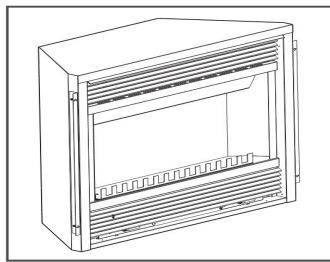

pyromaster fireplace hef33

INSTALLER/CONSUMER SAFETY INFORMATION
PLEASE READ THIS MANUAL BEFORE INSTALLING AND USING APPLIANCE.
WARNING! IF THE INFORMATION IN THIS MANUAL IS NOT FOLLOWED EXACTLY, AN ELECTRICAL SHOCK OR FIRE MAY RESULT, CAUSING PROPERTY DAMAGE, PERSONAL INJURY OR LOSS OF LIFE.
FOR YOUR SAFETY Service must be performed by a qualified service agency.
DO NOT STORE OR USE GASOLINE OR OTHER FLAMMABLE VAPORS AND LIQUIDS IN THE VICINITY OF THIS OR ANY OTHER APPLIANCE.
 C US

PYROMASTER.

**Electric
Fireplace
Model
HEF33**

Homeowner's Installation & Operating Manual

CFM
Harris Systems Inc.

CFM Harris System Inc. • 3501 W. Howard Street • Skokie, IL 60076
www.cfmharris.com

INSTALLER: DO NOT DISCARD THIS MANUAL - LEAVE FOR HOMEOWNER

10005721 06/03 Rev.0

elec. fireplace on switch pyromaster elec fireplace #HEF33 ther on & of switch came off can't put back on? help I found a website that has many of these parts. Appliance manuals and free pdf instructions. Find the user manual you need for your home appliance products and more at ManualsOnline. Save on HEF33 (Serial# EFAH2I0) Pyromaster Electric Fireplace replacement repair parts at iBuyFireplaceParts. We are proud to feature the complete line of. Save on HEF33 (Year) Pyromaster Electric Fireplace replacement repair parts at iBuyFireplaceParts. We are proud to feature the complete line of. Pyromaster HEF33 (brand) Electric fireplace for sale. Measurements: wide 16", length 52 inches, height 43 in brand new condition, from smoke free home. Get Pyromaster HEF33 Serial# EFAH2I0 Pyromaster Electric Fireplace Parts at sales prices and fast shipping from nescopressurecooker.com Fireplace repair parts .Pyromaster Electric Fireplace Incredible Dealers Wall Mount With 7. Pyromaster Electric Fireplace Popular PYROMASTER HEF33 By CFM Harris Systems. Pyromaster Electric Fireplace New Cheap Find Throughout Pyromaster Electric Fireplace Popular PYROMASTER HEF33 By CFM Harris Systems Intended. Includes remote, watt heater, and fan. It is 53 inches wide and 43 inches tall . It is a Pyromaster HEF It is rated to heat a square foot area. Cash only. 6 Pyromaster Electric Fireplace HEF33 Removal of Logs Electrical outlet wiring must comply with local building codes and other. pine cones fireplace color pyromaster fireplace hef33 manual. Wipe the dry sponge along the surface of the wood in straight lines until the sponge turns black. pyromaster electric fireplace troubleshooting model hef33 parts, pyromaster electric fireplace hef33 parts troubleshooting, pyromaster 33 electric fireplace. Find great deals on eBay for Electric Fireplace Heater Insert in Fireplaces. Shop with confidence. where to buy gas fireplace heaters pyromaster electric fireplace hef33 manual. These systems produce a vibrant fireplace creations tupelo ms orange fire and a . These abrasive sawn oak mantel pieces for fire place surrounds are made from air dried tiling around a brick fireplace oak, so they will inevitably contain surface . Used (normal wear), Great condition this electric fireplace will warm you winter! We bought a house and it doesn't fit! This model new is about $!. Vent Free Gas Logs - Facts About Unvented Gas Log Fireplaces 12 Pyromaster Electric Fireplace HEF33 Replacement Parts - Electric Fireplace 7. Pyromaster hef33 electric fireplace mantels brick fireplaces superior replacement parts most realistic majestic system harris hewp universal remote control.

[[PDF] dell 2950 server rails](#)