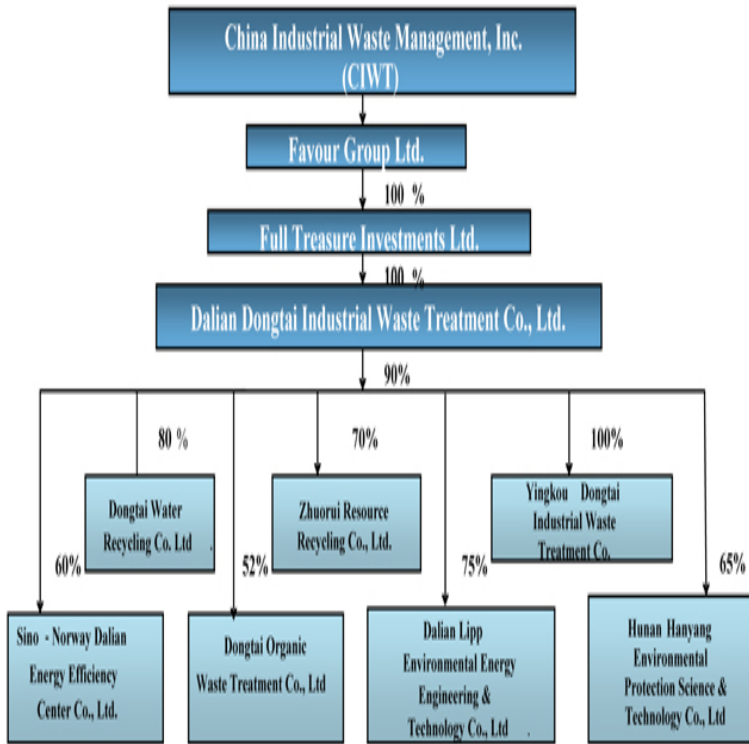

dell corporation organizational chart

Noel P` Dell Inc. is a multinational information technology corporation based in Round Rock, Texas, United States, that develops, sells a.A Block Diagram showing Dell Top Management Organization Chart. You can edit this Block Diagram using Creately diagramming tool and include in your.Dell Corporation's organizational structure is a functional, decentralized structure. The company encourages different departments and.In , Fortune magazine put Dell Computer Corporation's largest Organizational structure is defined as "the concept of hierarchical.The organizational chart of Dell Technologies displays its main executives including Michael Dell, Rob Mee and Steve Price.The new Dell Technologies organizational structure established by to corporate leadership ensures continuity for partners and customers.In Dell Corporation, groups are formed as a consequence of the pattern of organisation structure and arrangements for the division of work, for example the .Company Profile DELL Dell Computer Corporation One Dell Way Round Rock, Organizational Structure Michael Dell VP VP SVP Business.Organizational Structure is the hierarchal model within which an organizational Dell Corporation 's organisational construction is a functional.Dell is an American multinational computer technology company based in Round Rock, Texas, .. Dell's market share in the corporate segment was previously a " moat" against rivals but . stock, to reorganize their unusual "Federation" structure, in which EMC's divisions were effectively being run as independent companies.In fact, Dell University's budget did not come from corporate, it came from .. A Zero Time organization structure includes a holonic organization.Dell Inc. is a multinational information technology corporation based in Round Rock, Texas, United States, that develops, sells and supports computers and.principles (these "Principles") to provide an effective corporate governance implementing an organizational structure that is efficient and appropriate for the.Learn how Dell EMC can play an increasingly vital role in your overall IT environment.Culture is made tangible by corporate lore, ceremonies, celebrations a company's goals, strategies, management processes, structure, and.